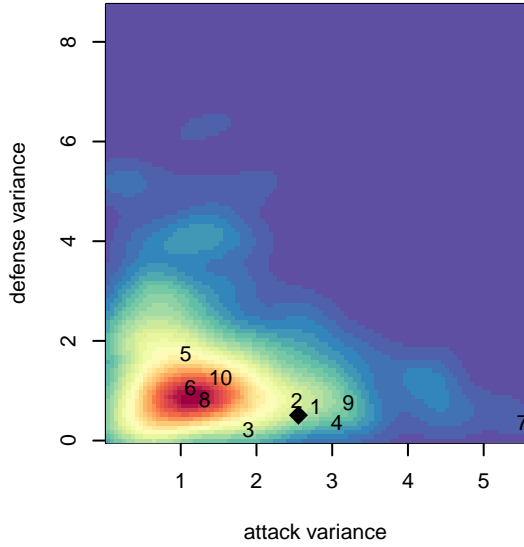

WUFC White G04

Crossfire Oregon
 West Linn, OR
 G04 total strength=971
 attack=1.67 defense=1.96
 fall league = PTT G04 Div 2 Red South

alt names used:
 WUFC 04G
 WUFC 04G White
 WUFC 04G White
 WUFC 2004G White

Venues played:
 2017 PCU Summer Classic Bronze
 2017 Mt Hood Challenge U14 Silver
 2017 PTT G04 Division 2 Red South
 2017 OYS Founders Cup G04

WUFC White G04
 Dots are actual minus expected GF (blue circles) and GA (red triangles).
 Blue line is smoothed change in attack strength. Red is smoothed change in defense strength.

**attack and defense variance (black dot)
relative to other teams
and top 10 in region**

**attack and defense rating
relative to others at age
and all opponents in last 13 months**

Performance relative to 13 month average