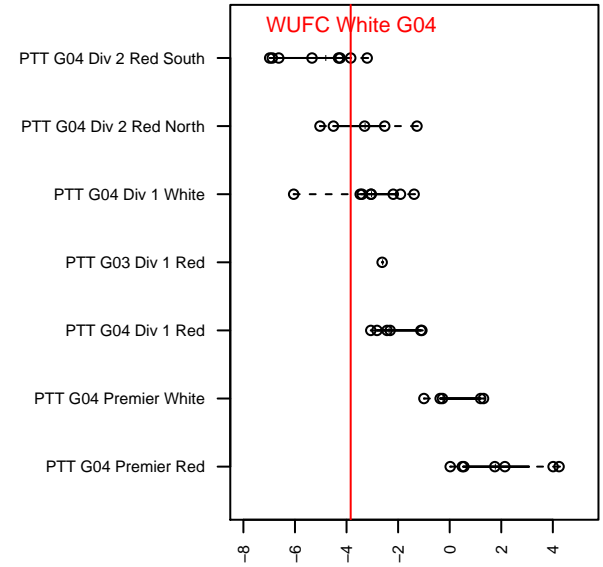

WUFC White G04

Crossfire Oregon
 West Linn, OR
 G04 total strength=971
 attack=1.67 defense=1.96
 fall league = PTT G04 Div 2 Red South

alt names used:
 WUFC 04G
 WUFC 04G White
 WUFC 04G White
 WUFC 2004G White

Venues played:
 2017 PCU Summer Classic Bronze
 2017 Mt Hood Challenge U14 Silver
 2017 PTT G04 Division 2 Red South
 2017 OYS Founders Cup G04

WUFC White G04
 Dots are actual minus expected GF (blue circles) and GA (red triangles).
 Blue line is smoothed change in attack strength. Red is smoothed change in defense strength.

**attack and defense variance (black dot)
relative to other teams
and top 10 in region**

**attack and defense rating
relative to others at age
and all opponents in last 13 months**

Performance relative to 13 month average